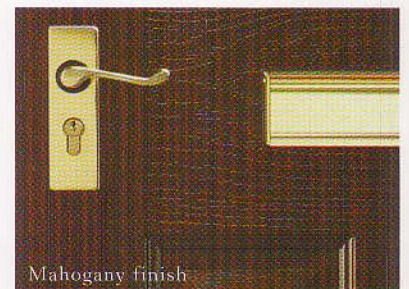

Homesafe®

DOORS FOR LIFE

WARWICK

The beauty of traditional appearance combined with modern materials

CHELTENHAM

WINDSOR

STRATFORD

EXETER

GLOUCESTER

Proven to keep out the very worst the British weather can throw at it - no draughts, no leaks

Refer to main brochure for full range of glass options

Mahogany finish

Mahogany

Sherwood Oak

Rosewood

Green

Blue

White

Red

Just imagine that - your new Homesafe door will never need painting ever again