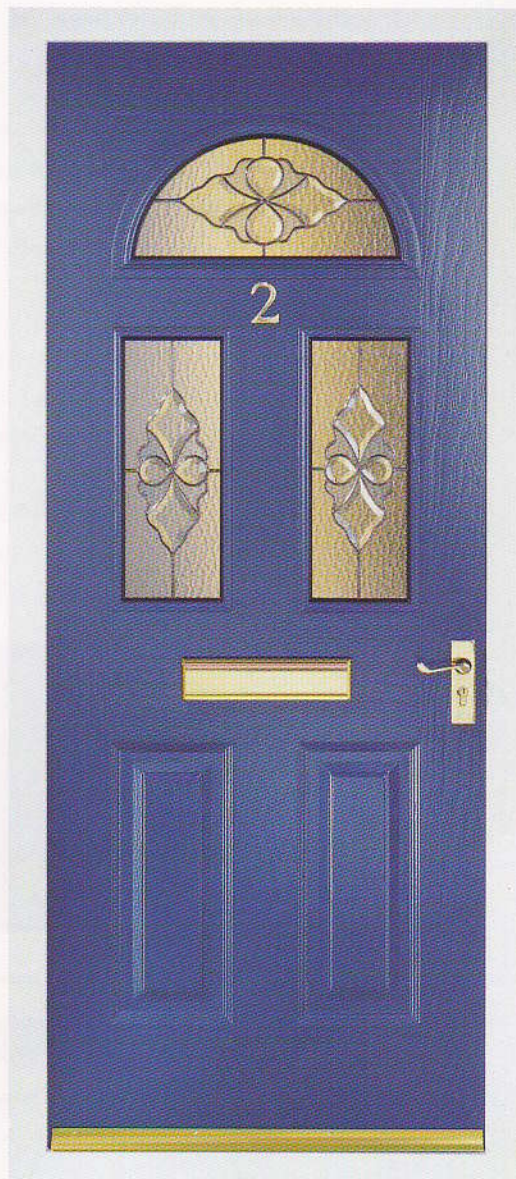

Homesafe®

DOORS FOR LIFE

WARWICK

The beauty of traditional appearance combined with modern materials

CHELTENHAM

WINDSOR

STRATFORD

EXETER

GLOUCESTER

Proven to keep out the very worst the British weather can throw at it - no draughts, no leaks

Refer to main brochure for full range of glass options

Mahogany finish

Mahogany

Sherwood Oak

Rosewood

Green

Blue

White

Red

Just imagine that - your new Homesafe door will never need painting ever again